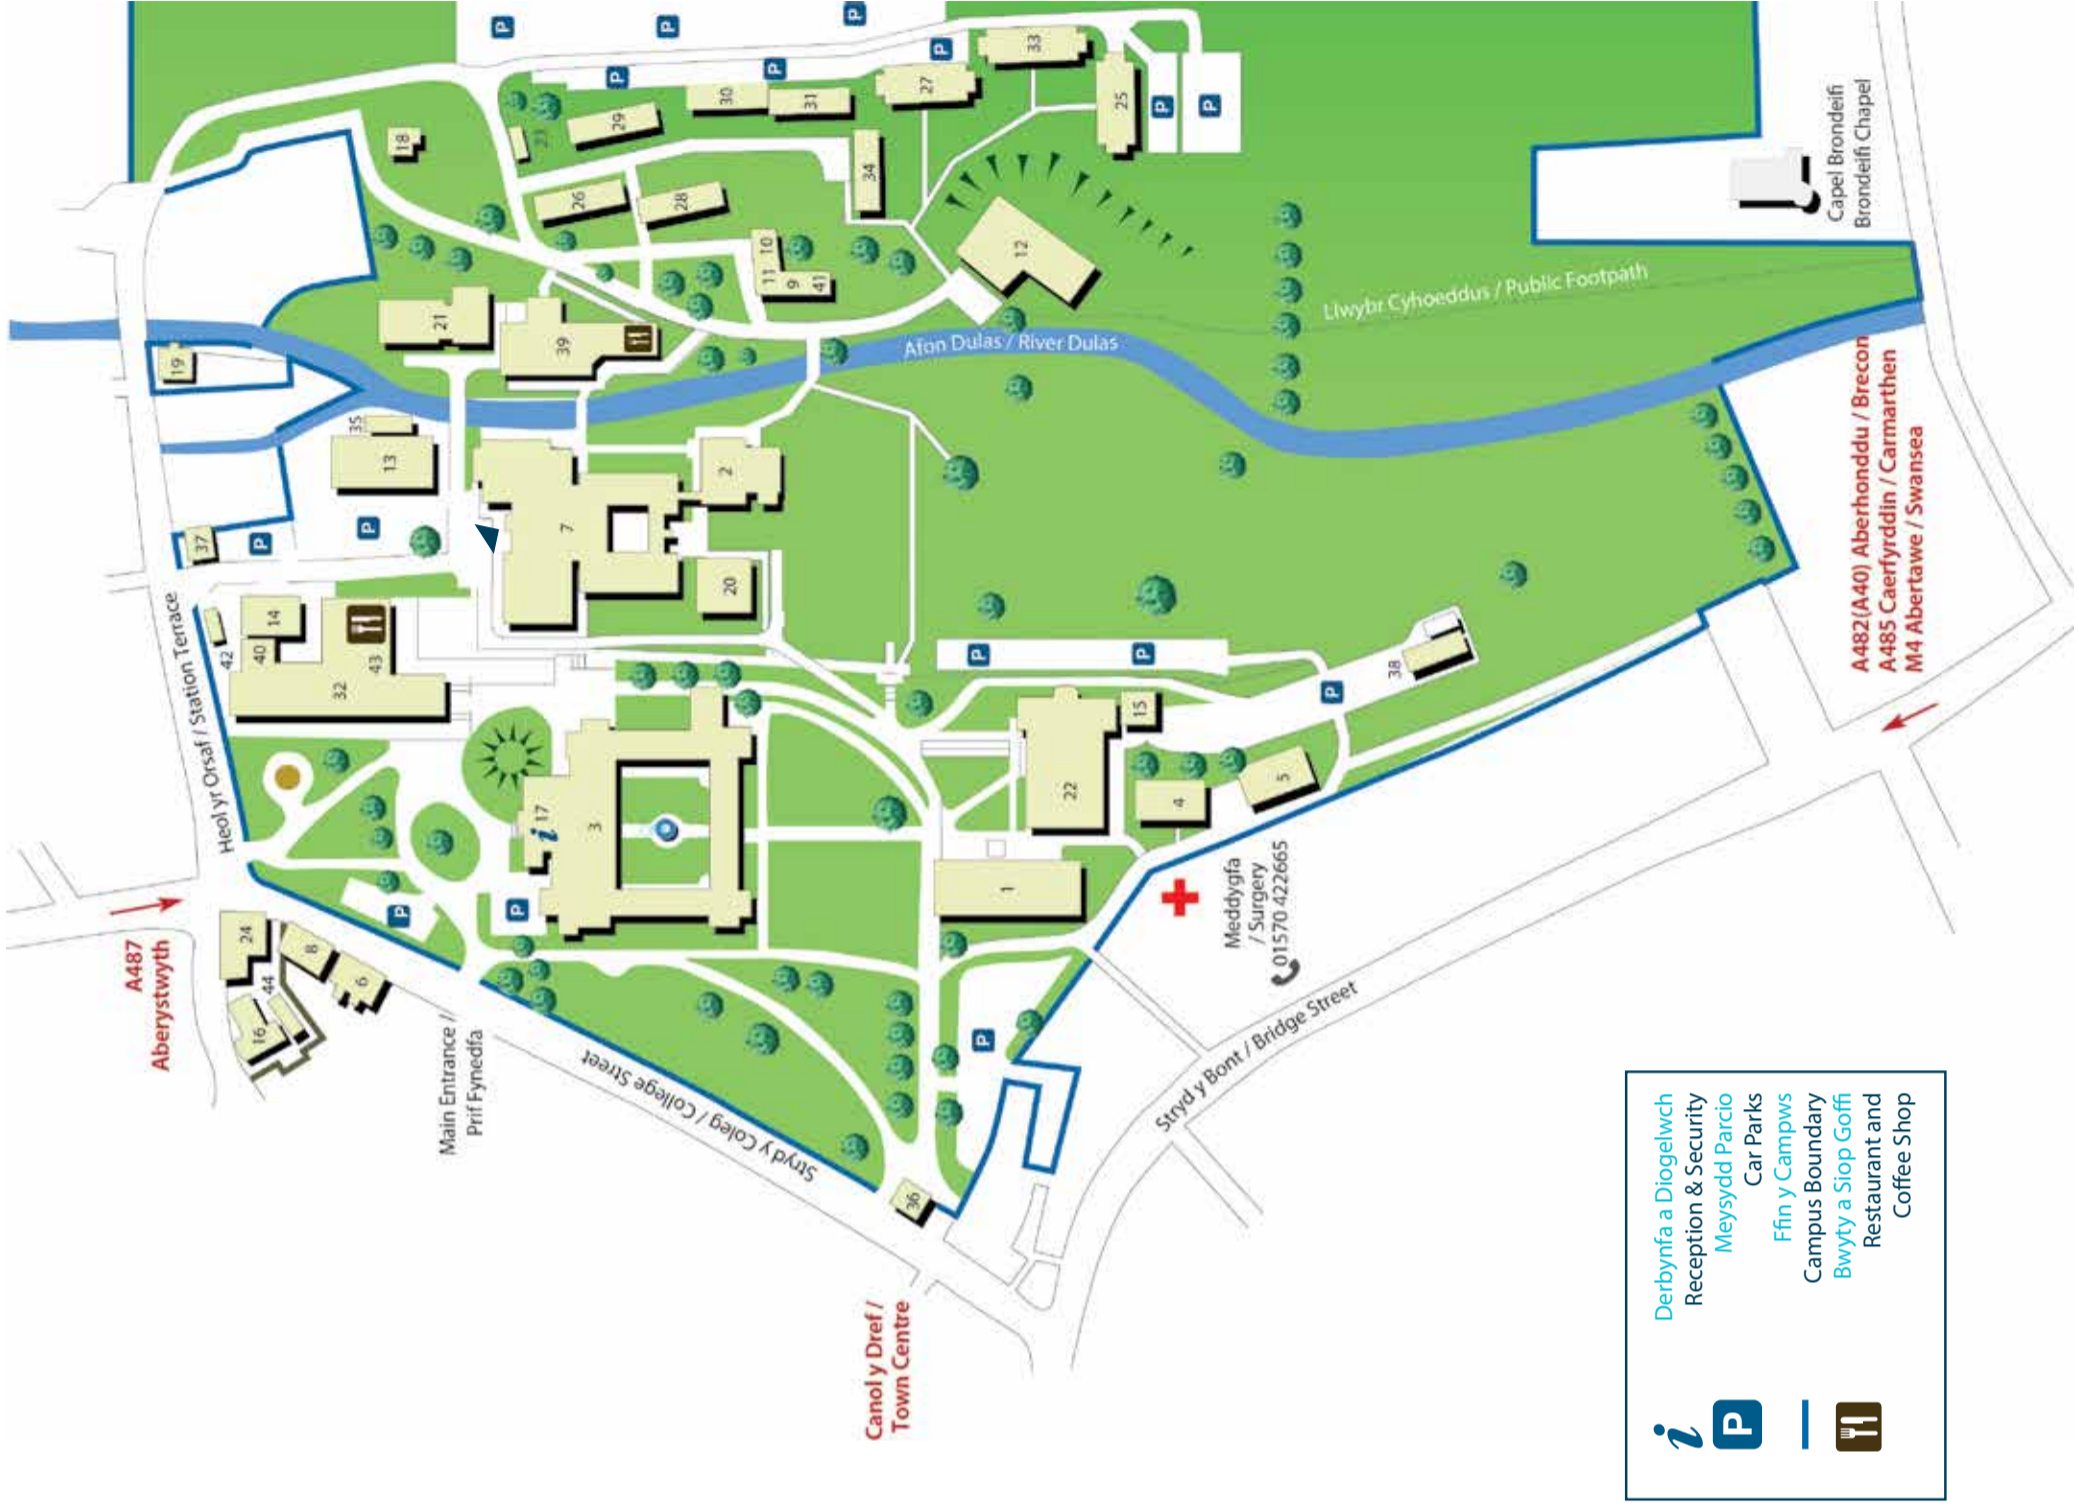

Campws Llambed Lampeter Campus

- 1 Adeilad Caergaint | Canterbury Building
Gwasanaethau Myfyrwyr | Student Services
Cyllid | Finance
Llety | Accommodation
Cymorth Dysgu | Learning Support
Swyddfa'r Gyfadran | Faculty Office
Y Gofrestrfa | Registry
Gyfaoedd | Careers
- 2 Adeilad Cliff Tucker | Cliff Tucker Building
Theatr Cliff Tucker | Cliff Tucker Theatre
Ystafelloedd Darlithio 9-11 | Lecture Rooms 9-11
- 3 Adeilad Dewi Sant | Saint David's Building
Prif Dderbynfya | Main Reception
Hen Neuadd | Old Hall
Capel | Chapel
- 4 Adeilad Harford I | Harford Building I
- 5 Adeilad Harford II | Harford Building II
- 6 Adeilad Sheikh Khalifa | Sheikh Khalifa Building
Ystafelloedd Darlithio 17-19 |
Lecture Rooms 17-19
- 7 Adeilad y Celfyddydau | Arts Building
Neuadd Celfyddydau | Arts Hall
Ystafell Goch | Red Room
Ystafelloedd Darlithio 6-8 | Lecture Rooms 6-8
- 8 Athrofa Confucius | Confucius Institute
- 9 Bwthyn Arduias | Arduias Cottage
- 10 Bwthyn Dolwen | Dolwen Cottage
- 11 Bwthyn Riverside | Riverside Cottage
- 12 Canolfan Chwaraeon | Sports Hall
- 13 Canolfan y Cyfryngau | Media Centre
- 14 Uned Argraffu | Print Unit
- 15 Canolfan Ymchwil Roderic Bowen |
Roderic Bowen Research Centre
- 16 Canolfan Ymchwil Rowland Williams |
Roland Williams Research Centre
- 17 Derbynfya | Reception
- 18 Glandulas | Glandulas
- 19 Greenacres | Greenacres
- 20 Gwasanaeth Cyfrifaduron y Brifysgol |
University Computing Service
- 21 Labordei Archaeoleg yr Amgylchedd |
Environmental Archaeology Laboratories